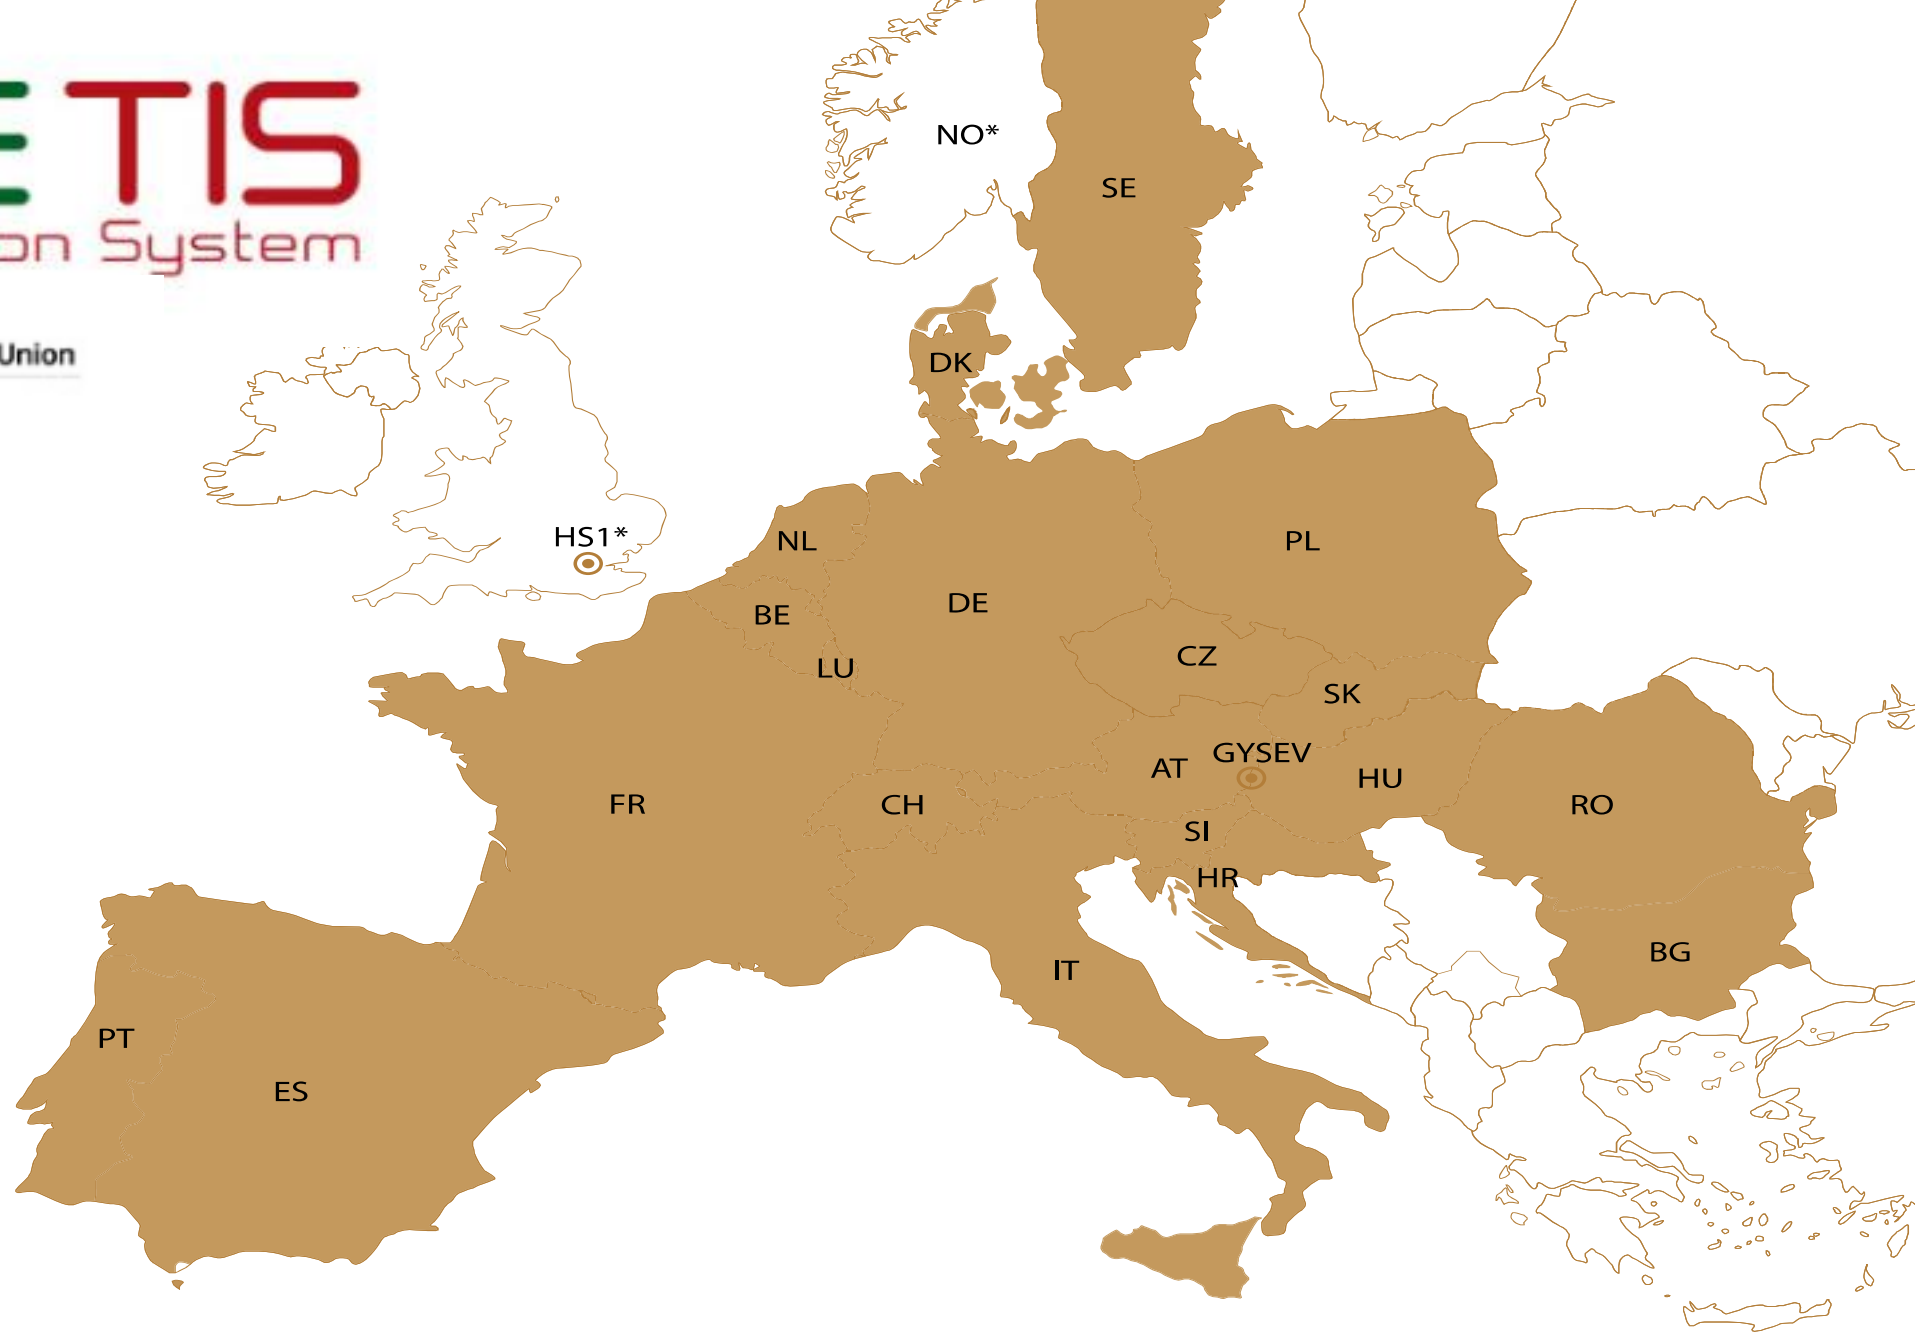

RNETIS

Train Information System

Co-financed by the European Union
Connecting Europe Facility

SIGIS

* implementation in progress

<http://tis.rne.eu>