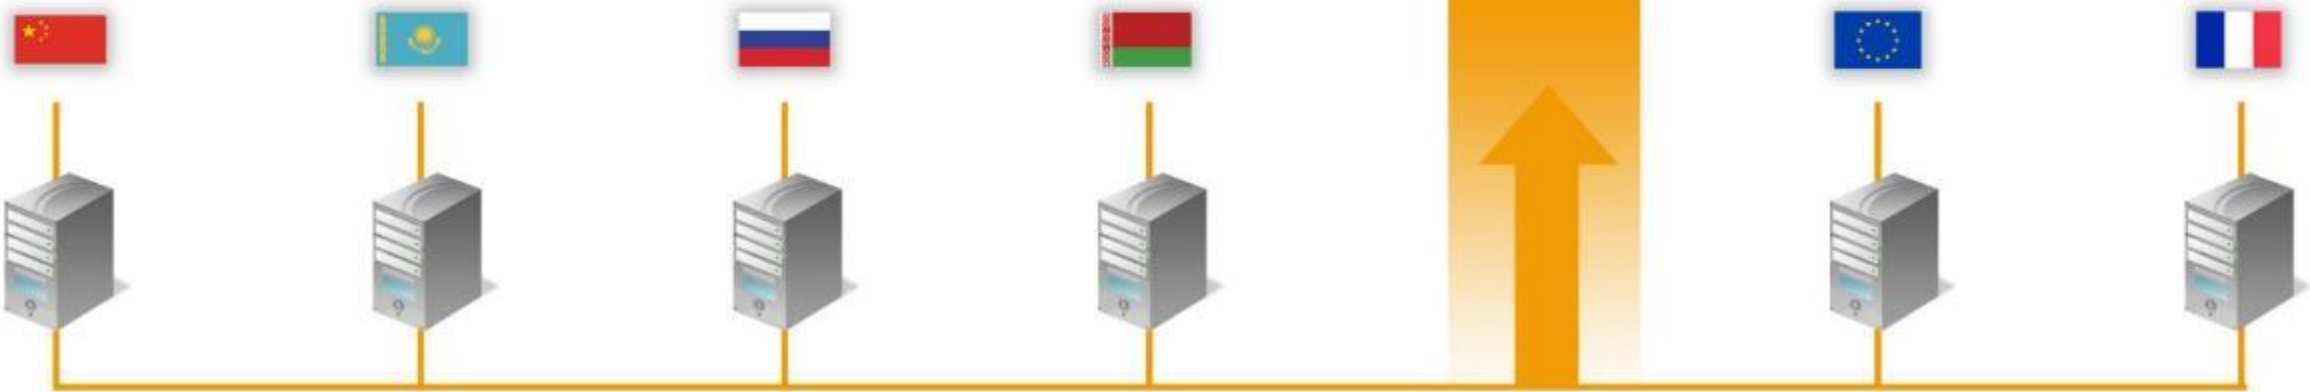

INFORMATION SUPPORT FOR EURASIAN CORRIDOR

Data interchange between **TIS** and **RWL SIGIS** systems

CLIENT