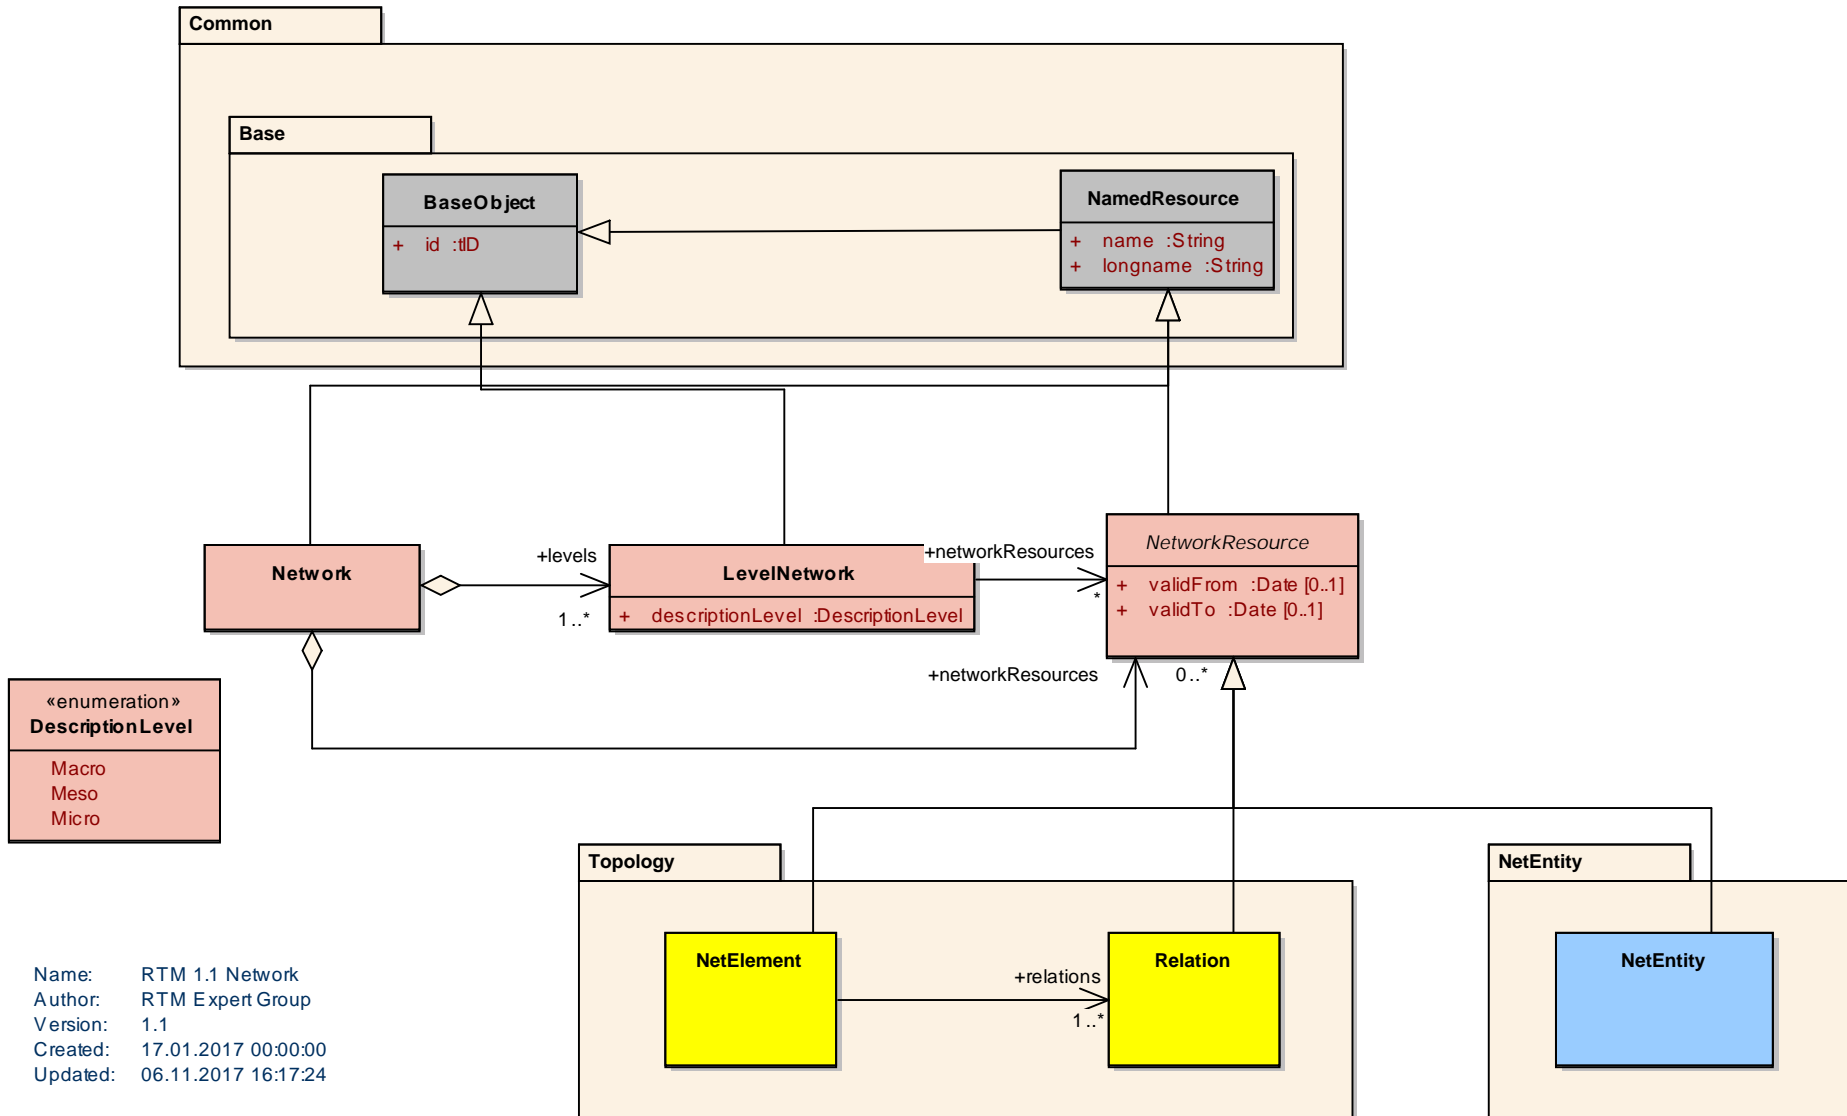

RTM 1.1 Package Network

Name: RTM 1.1 Network
 Author: RTM Expert Group
 Version: 1.1
 Created: 17.01.2017 00:00:00
 Updated: 06.11.2017 16:17:24