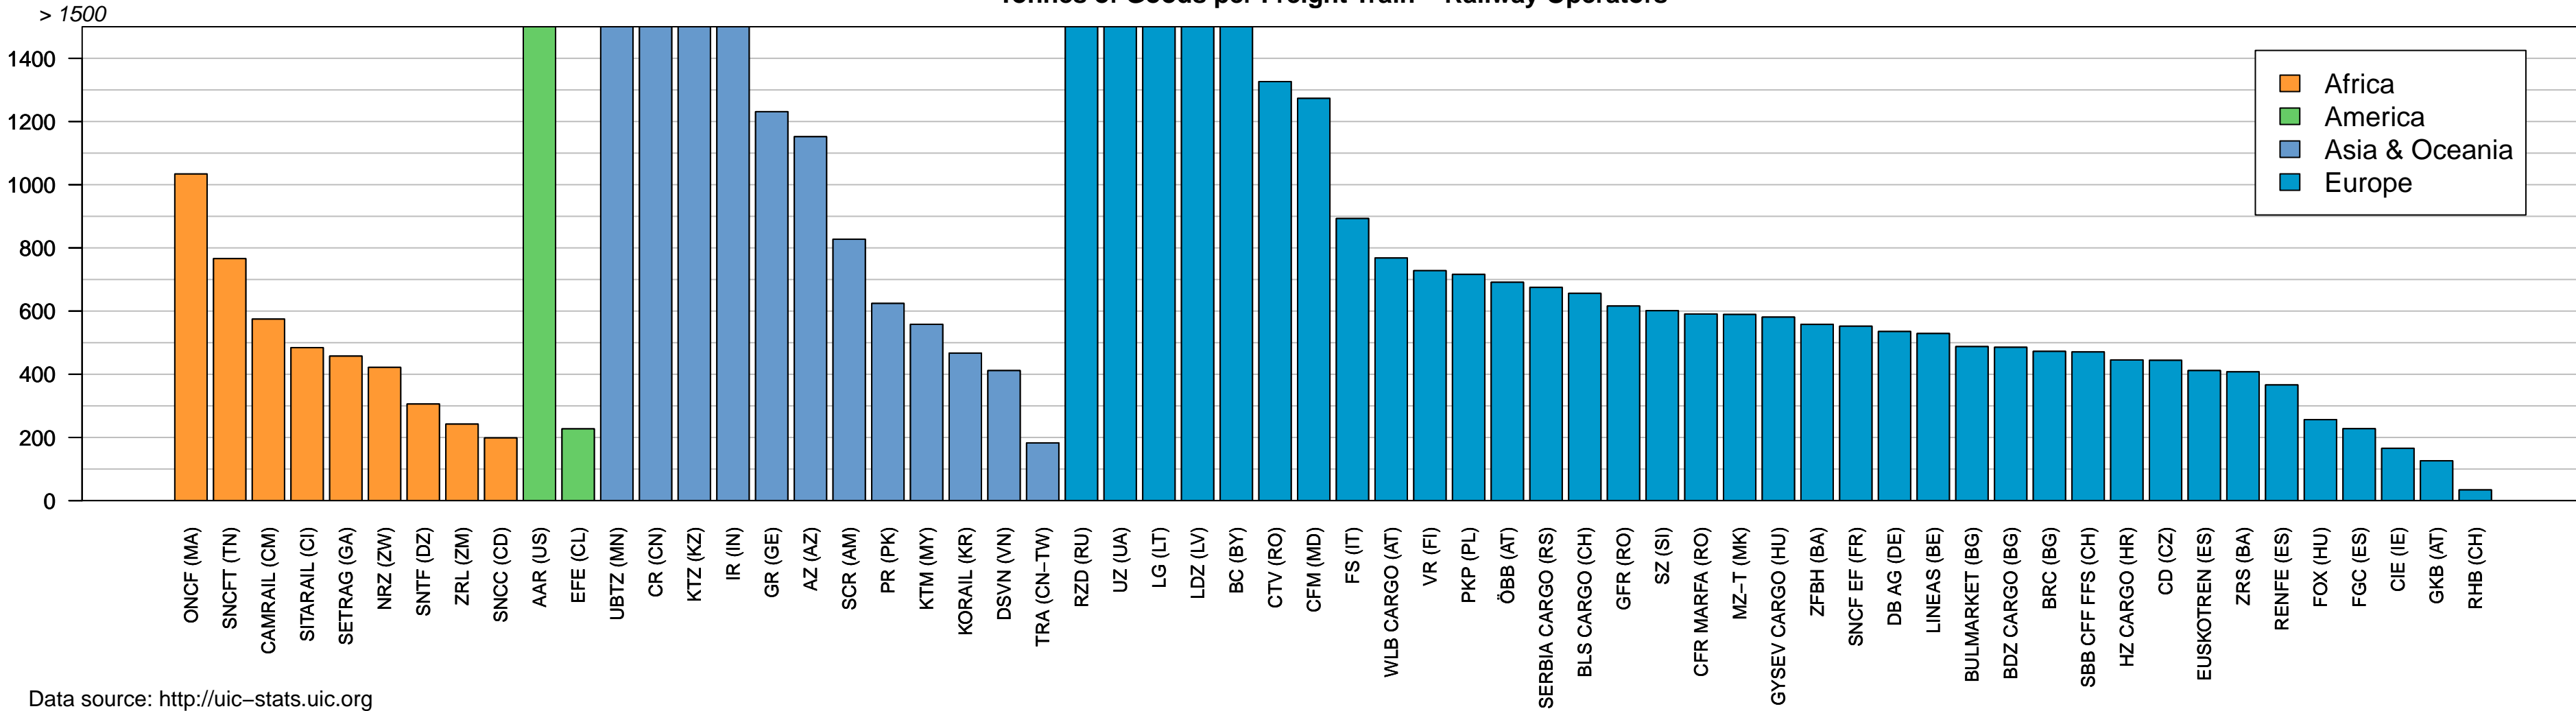

### Tonnes of Goods per Freight Train – Railway Operators

Data source: <http://uic-stats.uic.org>